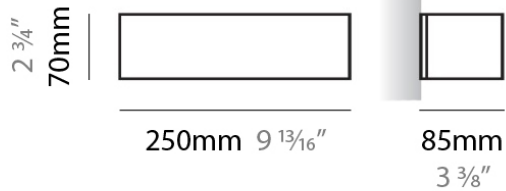

TOY SURFACE

D83139

GENERAL

Series: Toy _____
Brand: Panzeri _____
Division: Design _____
Mounting Type: Surface _____
Mounting Location: Wall _____
Subcategory: Ambient _____

PHYSICAL

Shape: Rectangle _____
Length (mm): 250 _____
Length (in): 9 ⁷/₁₆ _____
Height (mm): 70 _____
Height (in): 2 ³/₄ _____
Extension (mm): 85 _____
Extension (in): 3 ¹/₄ _____
Light Distribution: Direct / Indirect _____
Weight (kg): 0.9 _____
Weight (lbs): 2 _____
Diffuser: Frost White Glass _____
Fixture Finish: SST _____
Fixture Material: Metal _____

ELECTRICAL

Number of Lamps: 1 _____
Lamp Type: CFL _____
Bulb Included: Bulb Not Included _____
Total Output Wattage (W): 26 _____
Max. Wattage Per Lamp (W): 26 _____
Lamp Base: GX24-q3 _____
Driver Included: Yes _____
Driver Type: Ballast - 120Vac - Non-dimming _____
Input Voltage (V): 120 _____

LED

OPTICAL

RATINGS AND CERTIFICATIONS

Certified By: CSA Certified to UL and CSA Standards _____
IP rating: IP40 _____